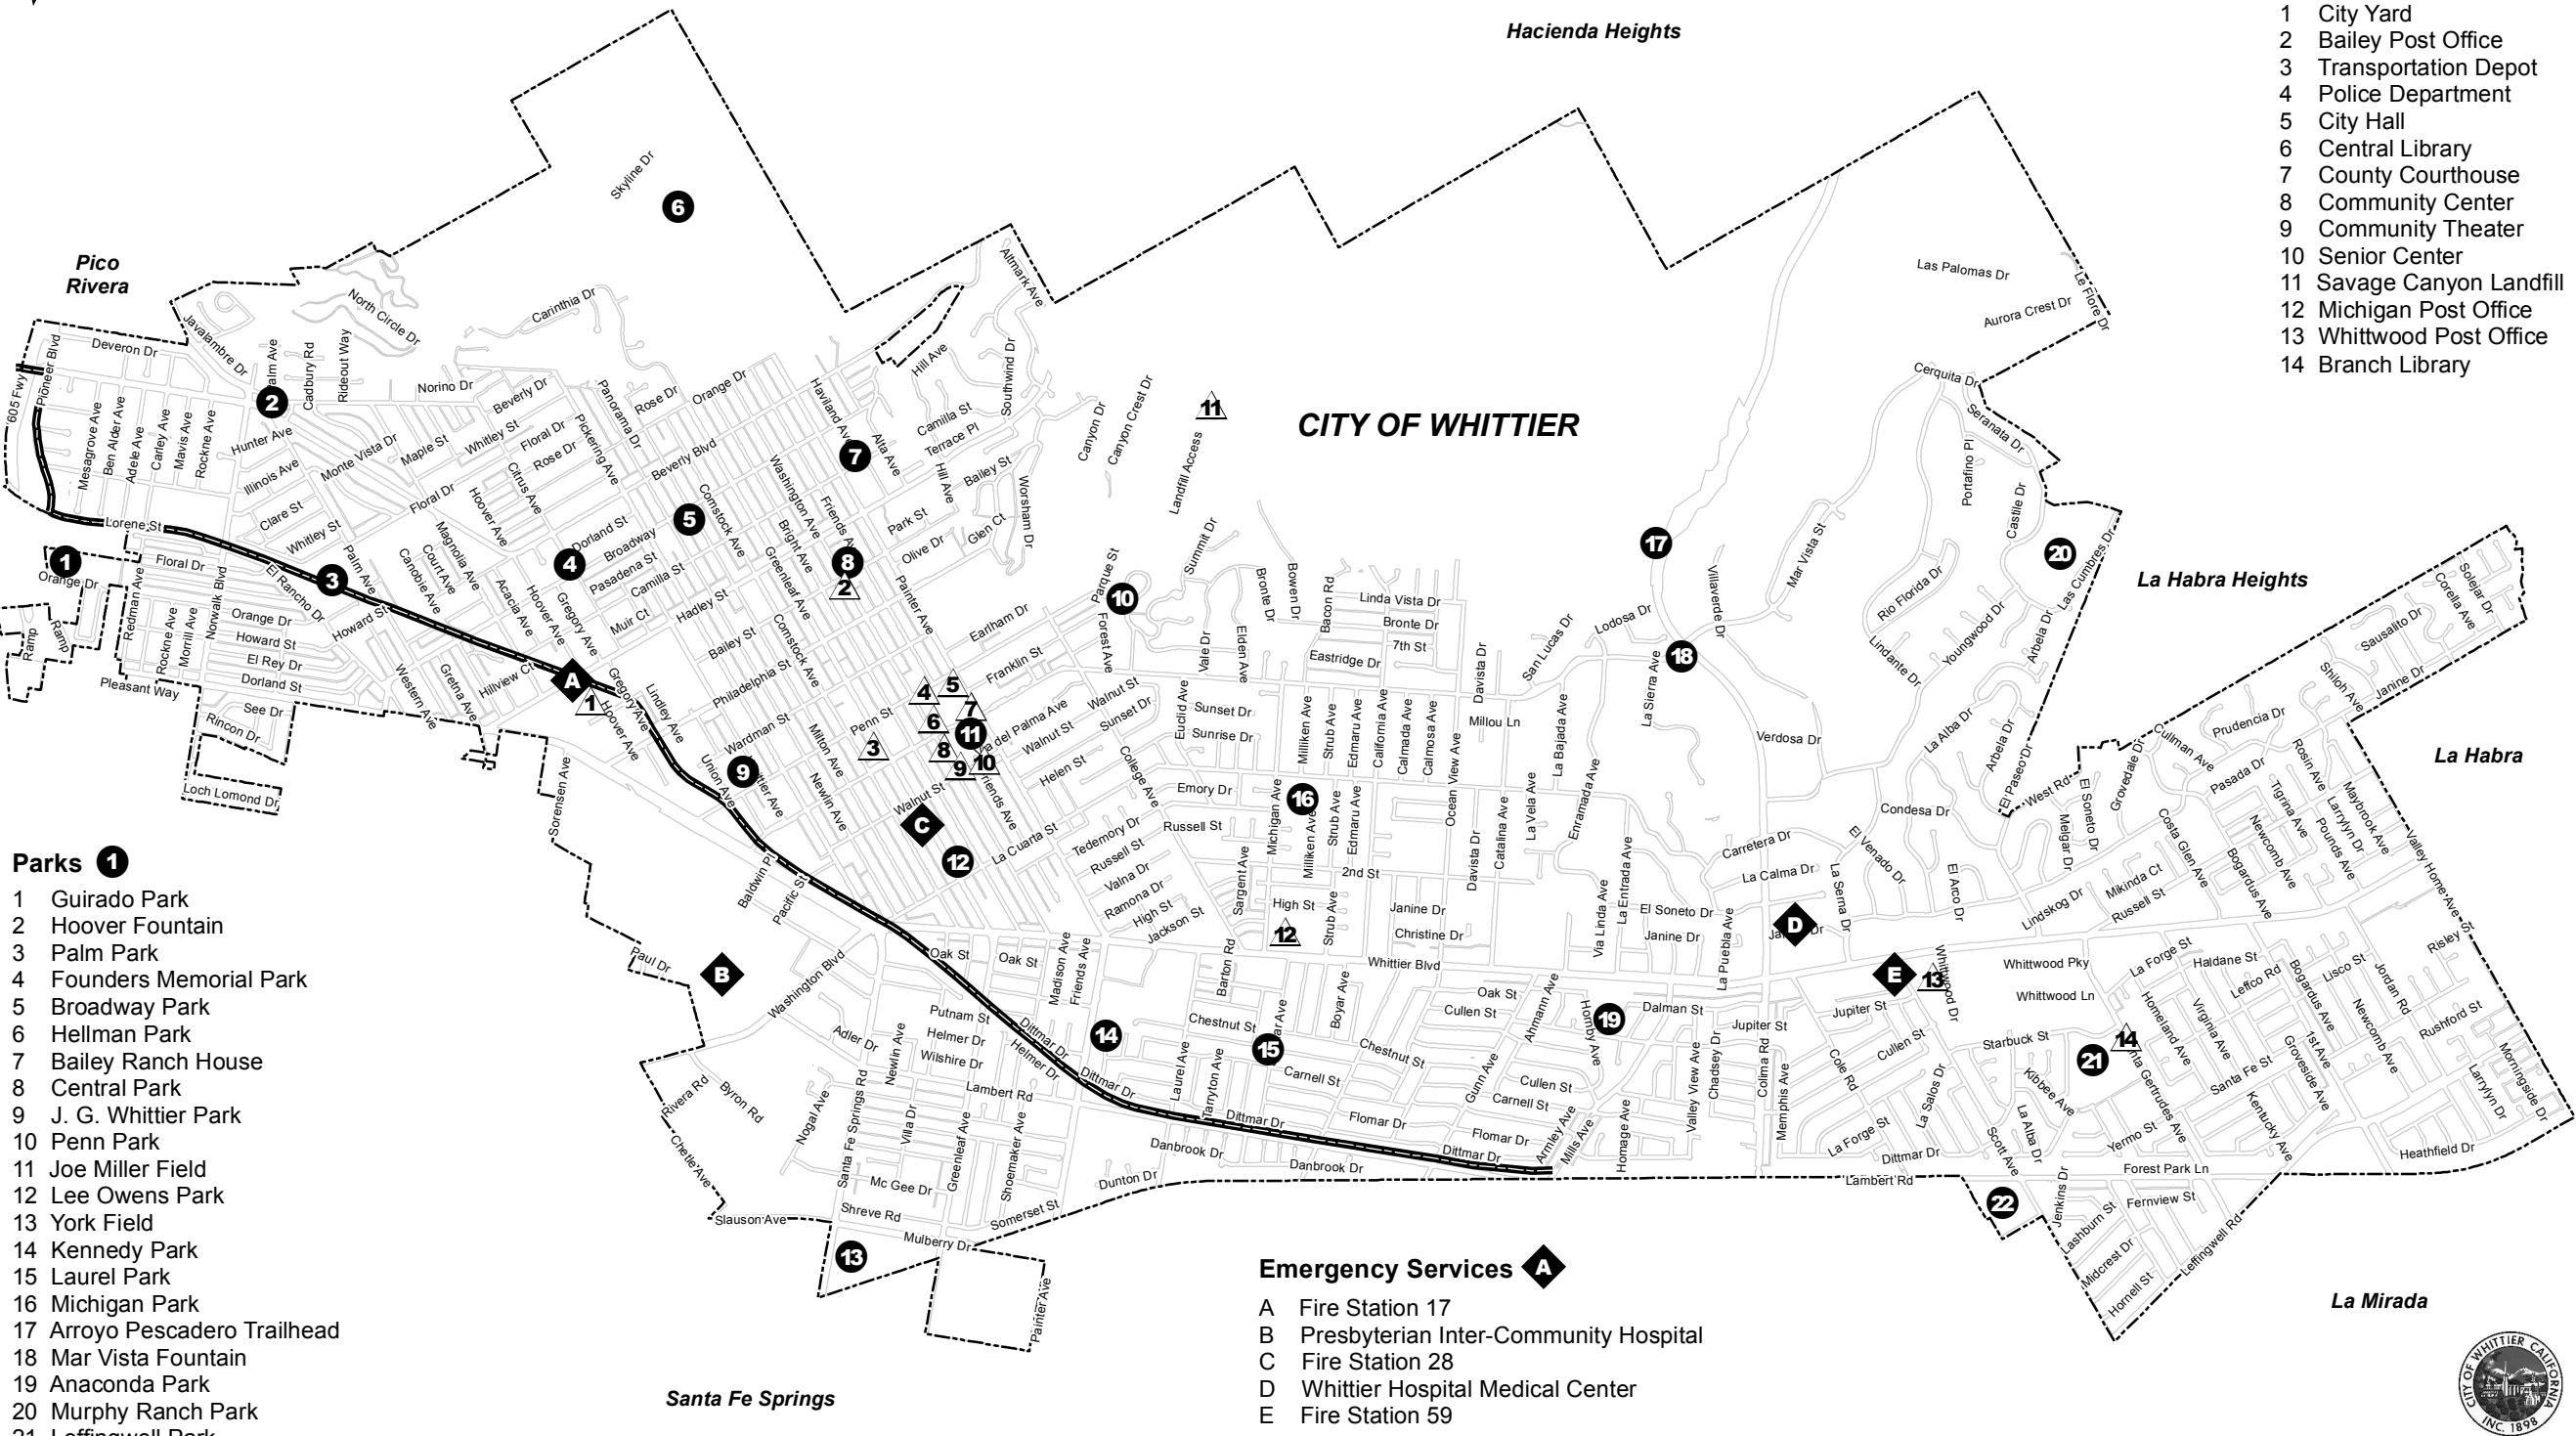

City Facilities

- 1 City Yard
- 2 Bailey Post Office
- 3 Transportation Depot
- 4 Police Department
- 5 City Hall
- 6 Central Library
- 7 County Courthouse
- 8 Community Center
- 9 Community Theater
- 10 Senior Center
- 11 Savage Canyon Landfill
- 12 Michigan Post Office
- 13 Whittier Post Office
- 14 Branch Library

- ### Parks
- 1 Guirado Park
 - 2 Hoover Fountain
 - 3 Palm Park
 - 4 Founders Memorial Park
 - 5 Broadway Park
 - 6 Hellman Park
 - 7 Bailey Ranch House
 - 8 Central Park
 - 9 J. G. Whittier Park
 - 10 Penn Park
 - 11 Joe Miller Field
 - 12 Lee Owens Park
 - 13 York Field
 - 14 Kennedy Park
 - 15 Laurel Park
 - 16 Michigan Park
 - 17 Arroyo Pescadero Trailhead
 - 18 Mar Vista Fountain
 - 19 Anaconda Park
 - 20 Murphy Ranch Park
 - 21 Leffingwell Park
 - 22 Parnell Park

- ### Emergency Services
- A Fire Station 17
 - B Presbyterian Inter-Community Hospital
 - C Fire Station 28
 - D Whittier Hospital Medical Center
 - E Fire Station 59

February 2011

Greenway Trail